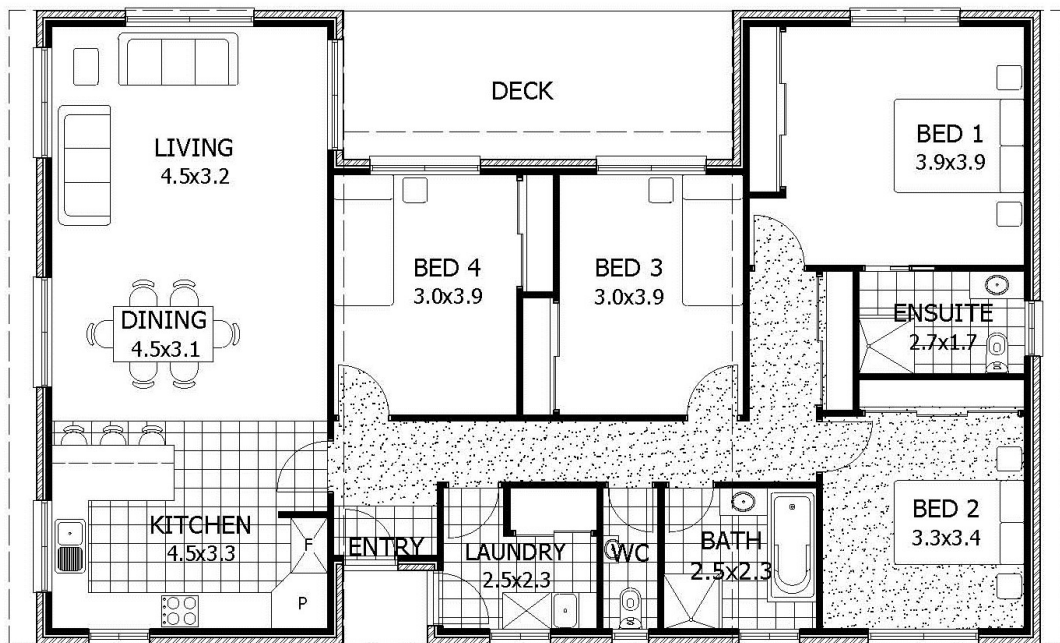

BAYSIDE

House Area: 151.9m²
(16.3sq)

Length : 16.3m

Width : 10.3m

Bed: 4

Bath: 2

Garage: -

tasmanian
building & design **homes**