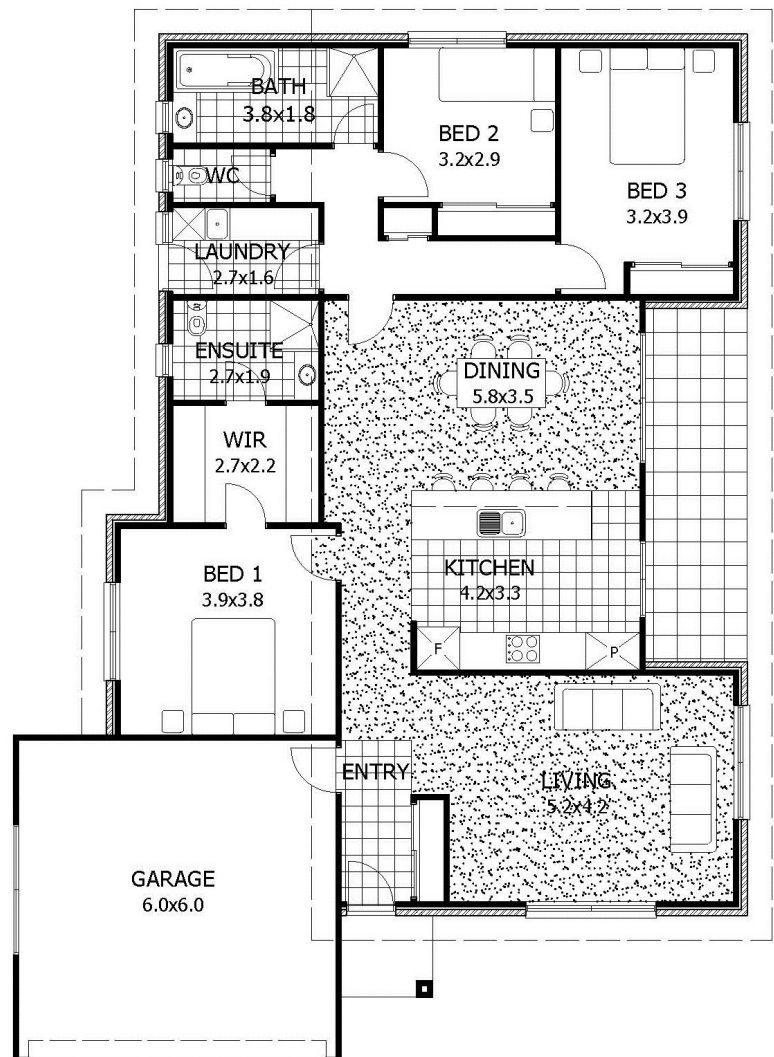

EPPING

House Area:	155.2m ²
Garage	36m ²
Total Area	191.2m ² (20.5sq)
Length :	18.8m
Width :	13.4m

Bed:	3
Bath:	2
Garage:	Double

Phone: 03 6247 9073

79 South Arm Road, ROKEBY

Email: info@tasmanianhomes.com.au

Web: www.tasmanianhomes.com.au

Please Note: The above picture/floorplan is for illustration purposes only and not to scale. Some items shown in picture/floorplan may not be standard inclusions. Decks are optional extras and not a standard inclusion.