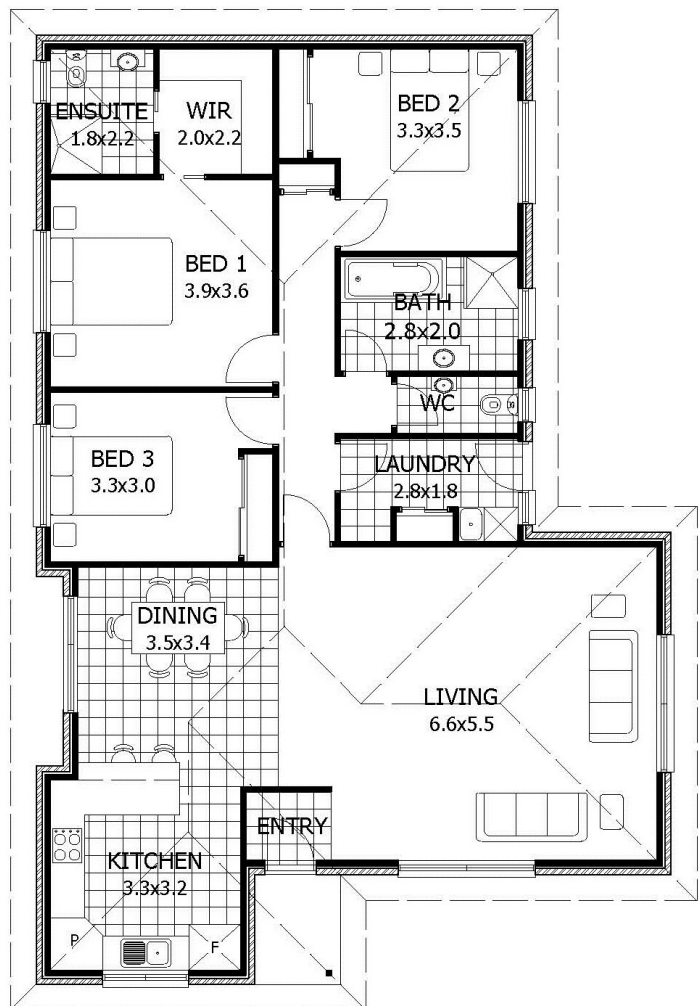

GRAFTON

House Area:	148m² (15.9sq)
Length :	16.6m
Width :	11.1m
Bed:	3
Bath:	2
Garage:	-

Phone: 03 6247 9073

79 South Arm Road, ROKEBY

Email: info@tasmanianhomes.com.au

Web: www.tasmanianhomes.com.au

Please Note: The above picture/floorplan is for illustration purposes only and not to scale. Some items shown in picture/floorplan may not be standard inclusions. Decks are optional extras and not a standard inclusion.