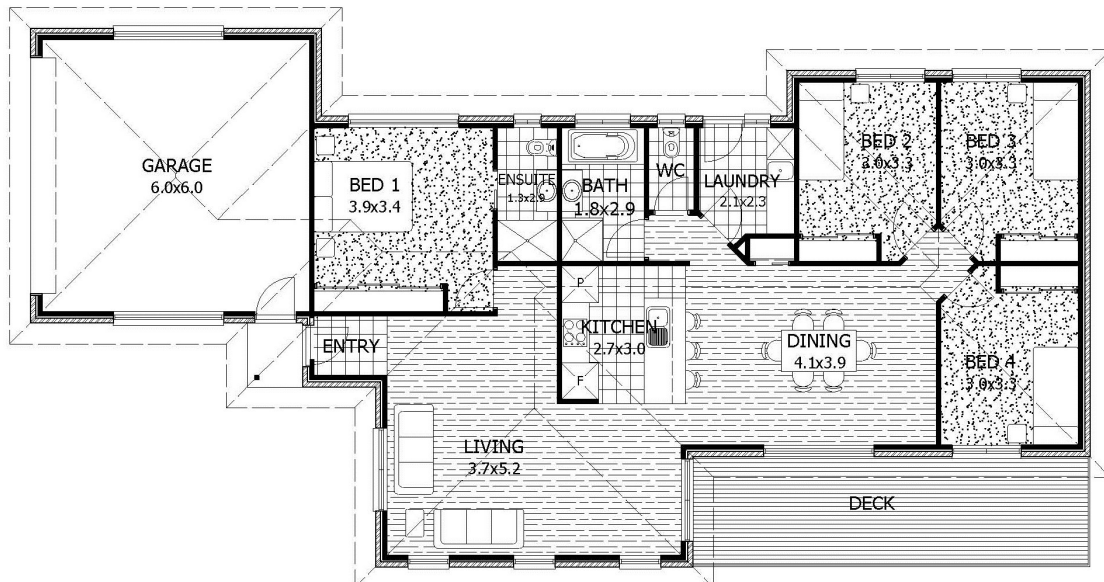

TARA

House Area: 138.7m²

Garage 36m²

Total Area 174.7m²
(18.8q)

Length : 23.0m

Width : 11.7m

Bed: 4

Bath: 2

Garage: Double

tasmanian
building & design **homes**

Phone: 03 6247 9073

79 South Arm Road, ROKEBY

Email: info@tasmanianhomes.com.au

Web: www.tasmanianhomes.com.au

Please Note: The above picture/floorplan is for illustration purposes only and not to scale. Some items shown in picture/floorplan may not be standard inclusions. Decks are optional extras and not a standard inclusion.